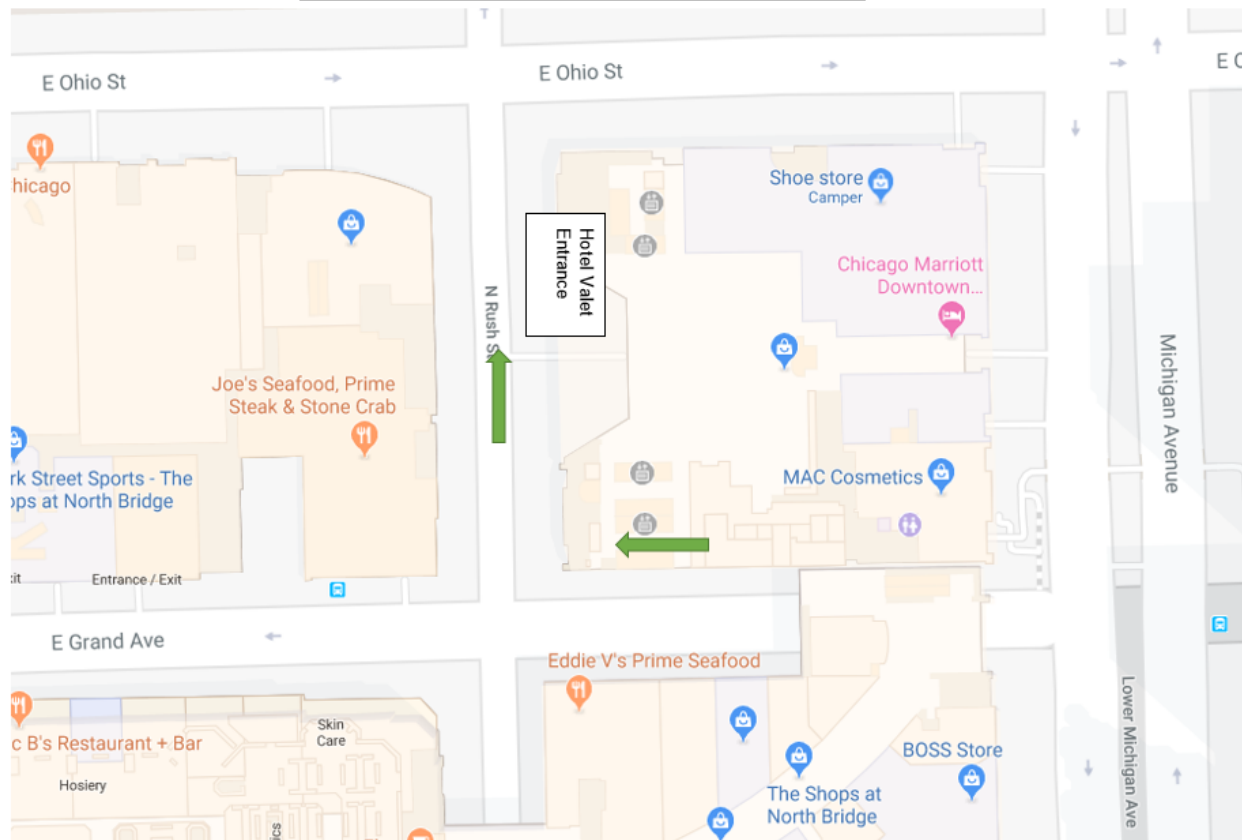

Travel West on E Grand Ave and North on N Rush St

Directions to hotel valet parking, located at 541 N Rush St, Chicago, IL 60611:

When Driving on I-290 E, follow signs for Chicago

Take the Wacker Dr exit

Keep left at the fork to continue on Lower Wacker Dr

Turn left onto Lower Michigan Ave

Turn left onto E Grand Ave

Turn right onto N Rush St

Destination will be on the right

541 N Rush St, Chicago, IL 60611