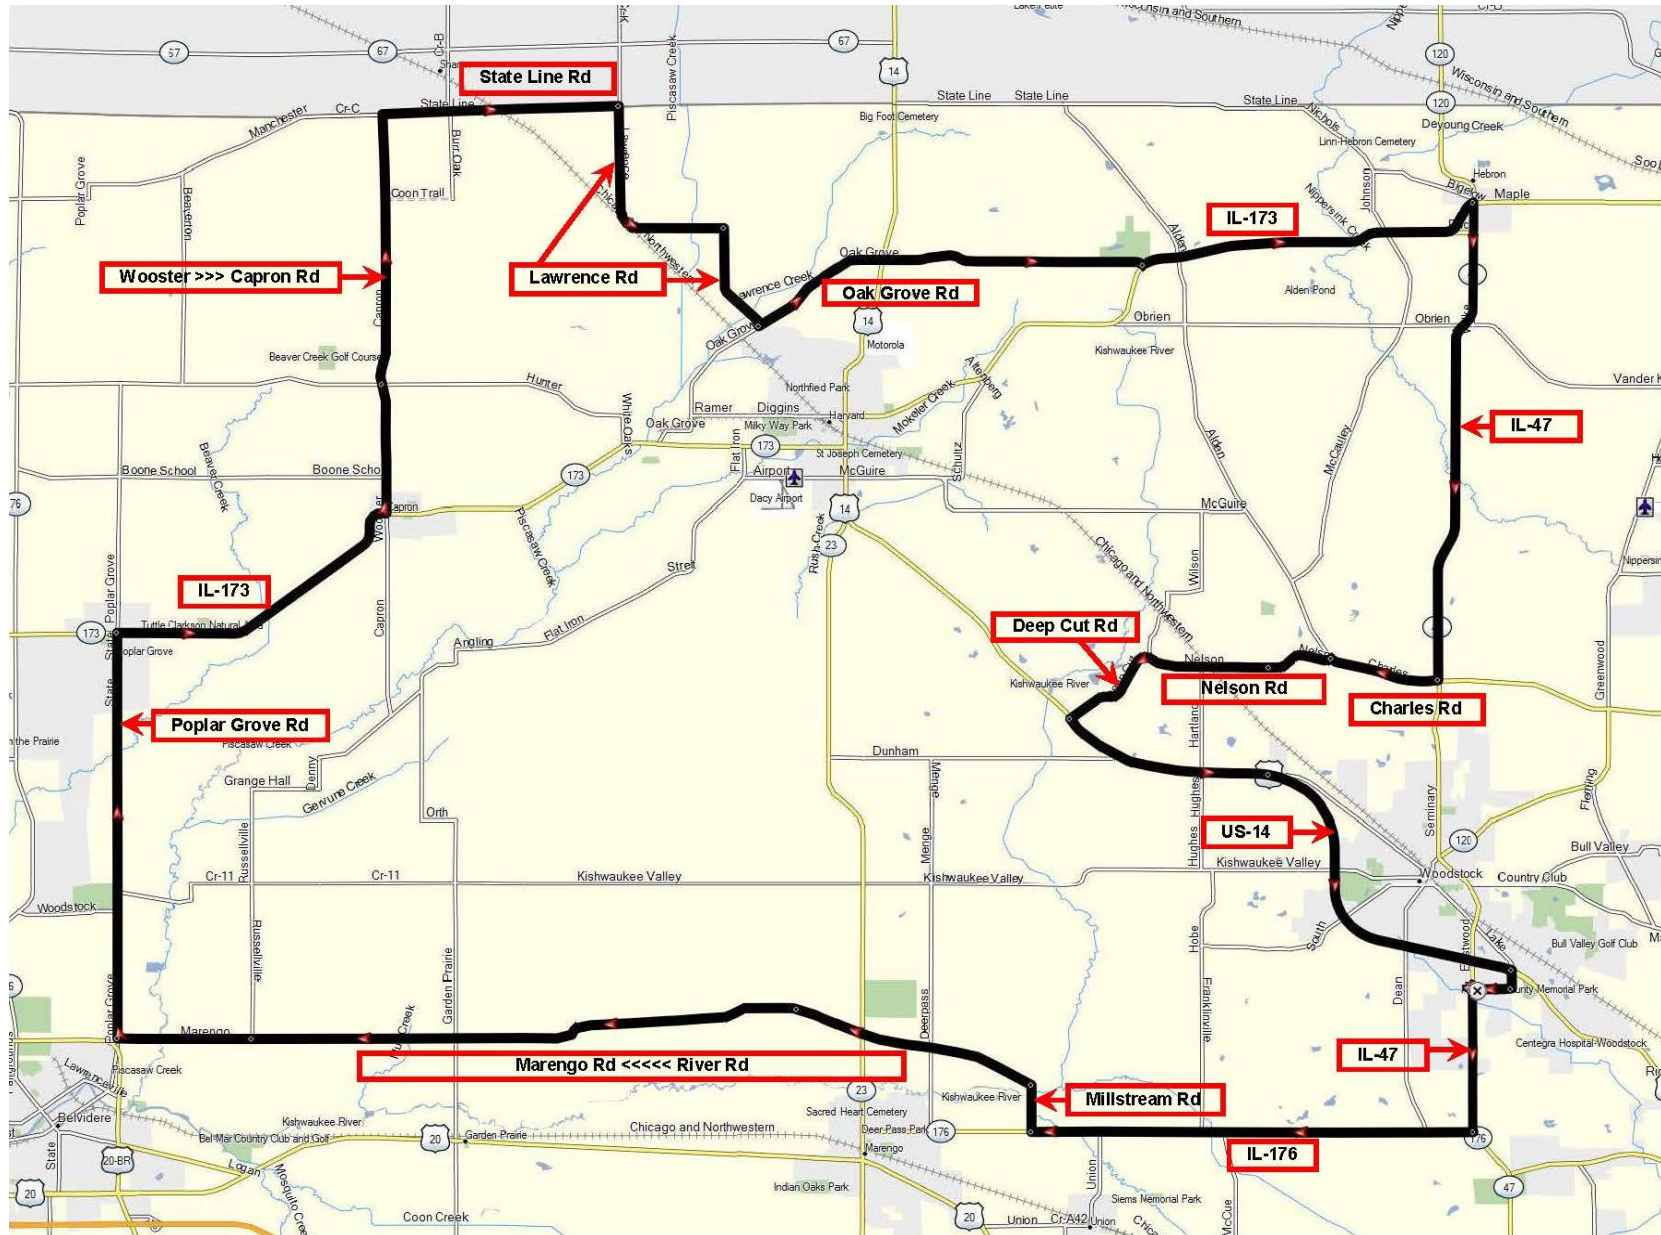

2019 - 31st Annual - Little Angels Pledge Run - Overview Map

Not an escorted ride - Obey all traffic laws

Helmets Required for All Under 18 on State Line Rd in WI

Be sure you know where the rider in front of you is going - they may not be following the route, you never know.